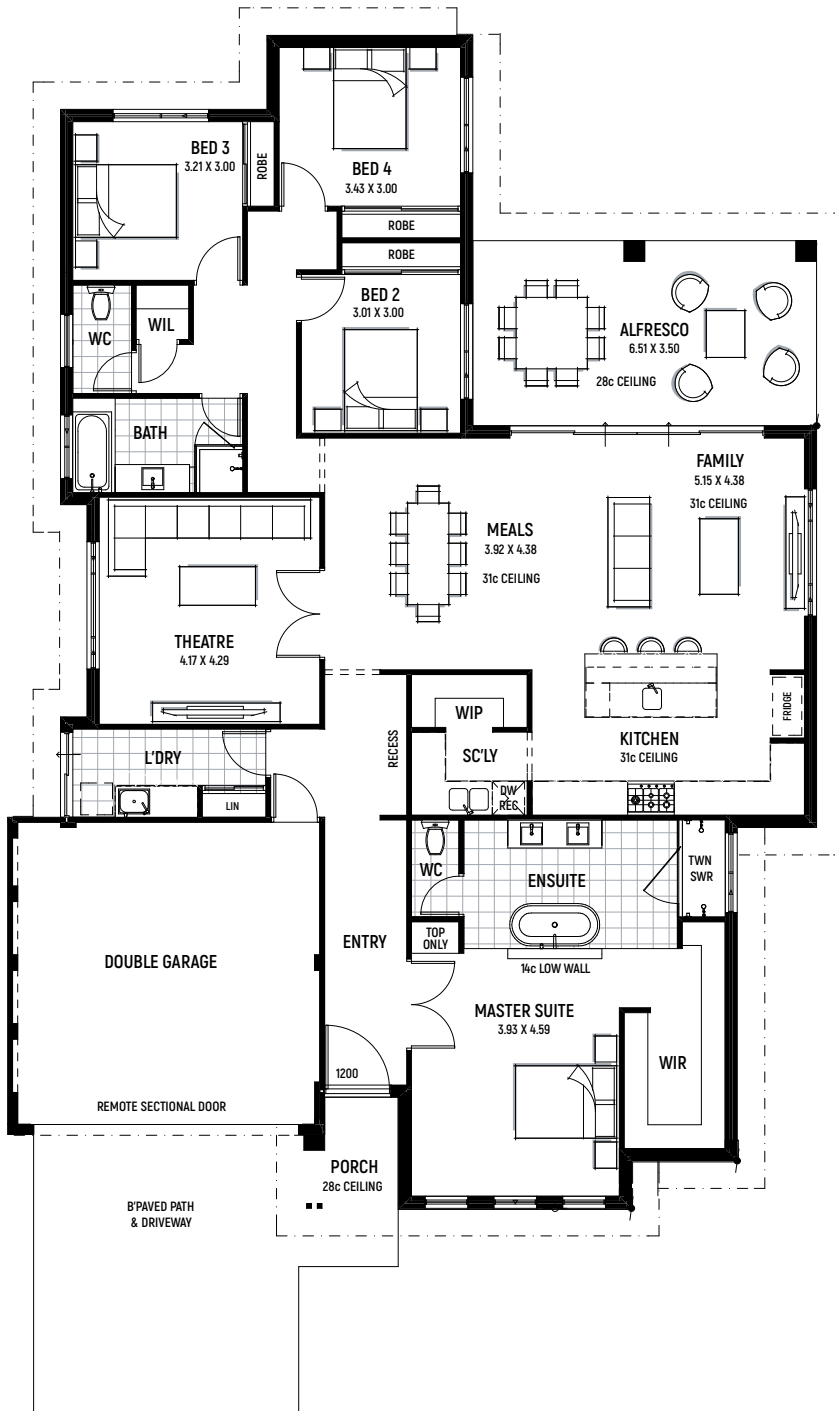

THE Beswick

FROM \$258,990

-  4 BEDROOMS
-  2 BATHROOMS
-  20M LOT WIDTH
-  271M² TOTAL AREA

together

A BETTER BUILDING EXPERIENCE

At HomeX, we work with you – to make your building experience one to remember for the right reasons.. Contact us today to learn more about this home design or how we can help you with FINANCE or LAND.