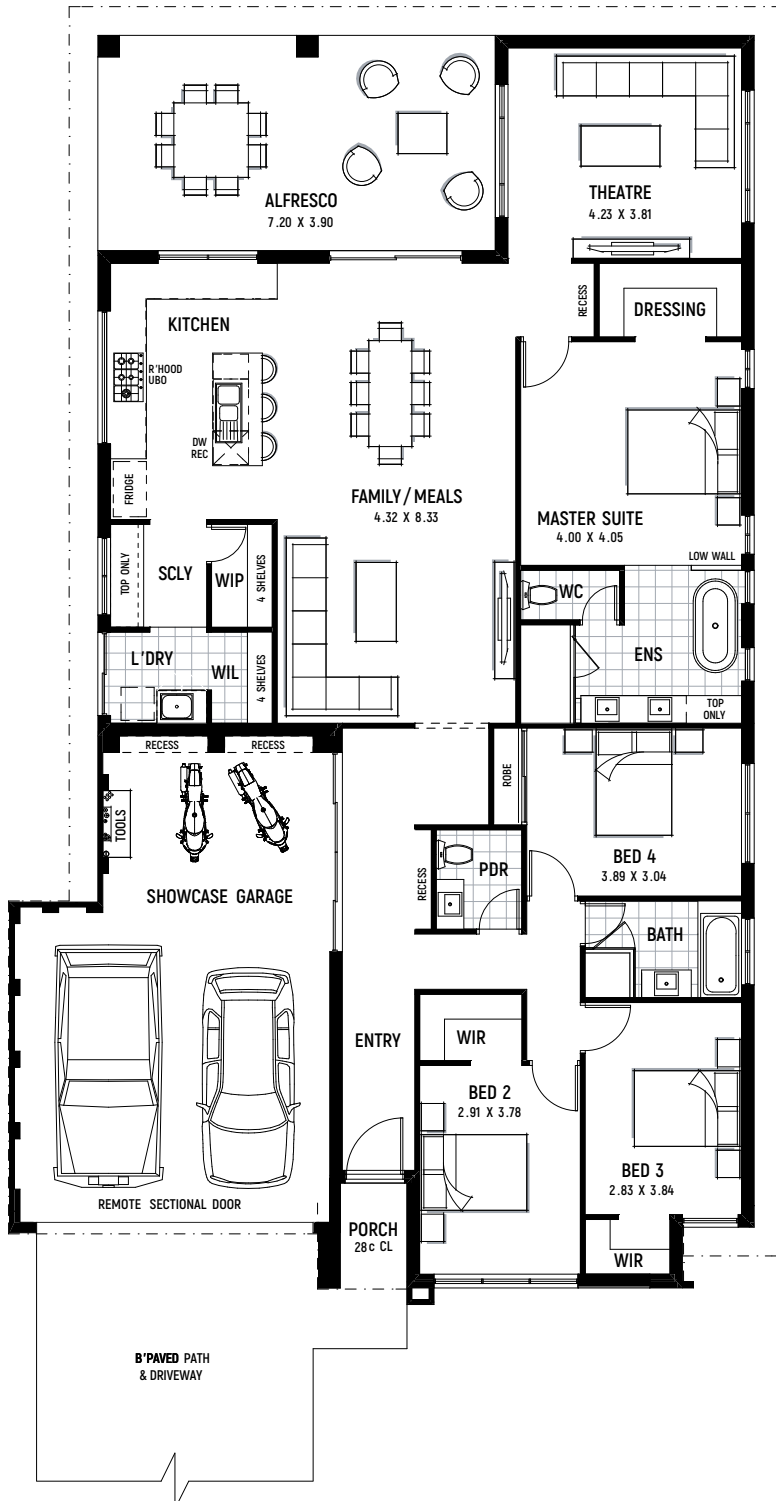

THE California

FROM \$244,990

-  4 BEDROOMS
-  2 BATHROOMS
-  15M LOT WIDTH
-  274M² TOTAL AREA

together

A BETTER BUILDING EXPERIENCE

At HomeX, we work with you – to make your building experience one to remember for the right reasons.. Contact us today to learn more about this home design or how we can help you with FINANCE or LAND.