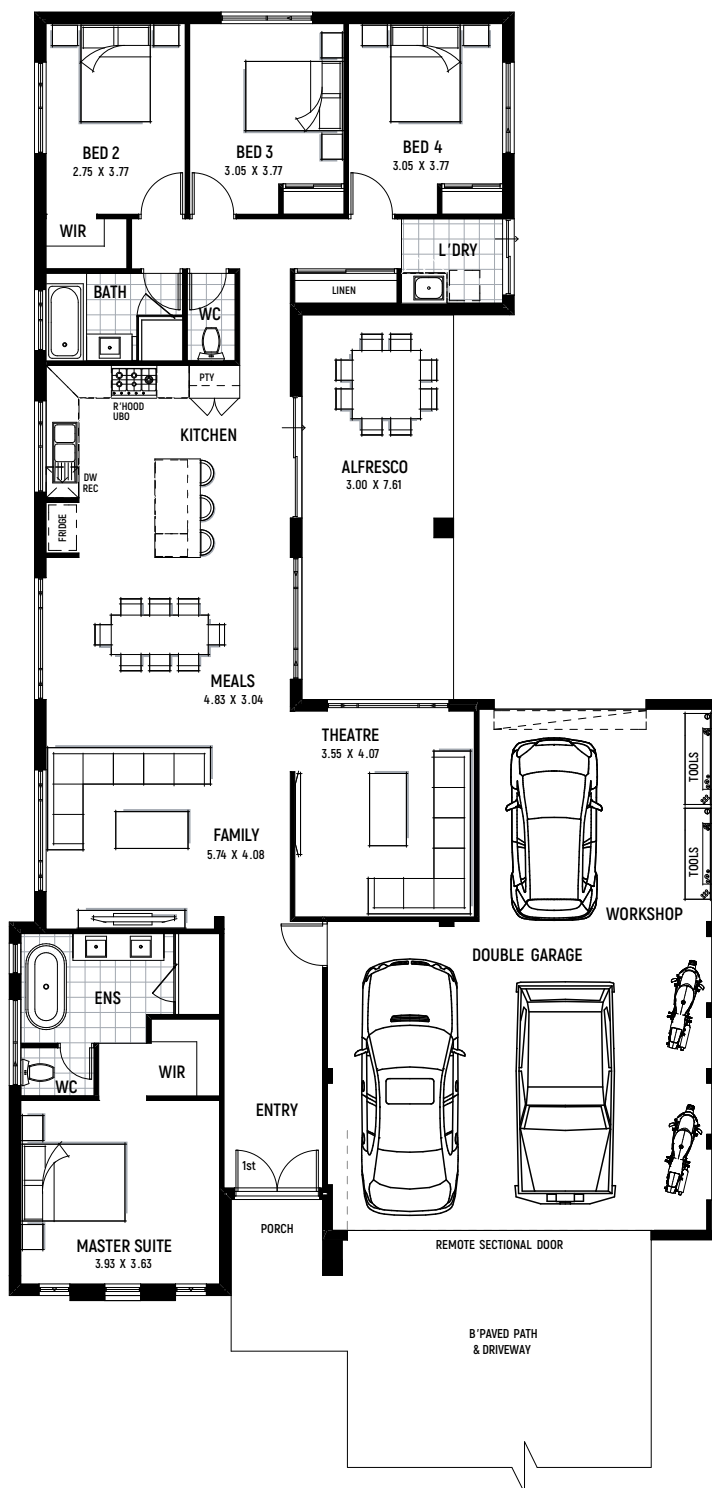

# THE Canon

FROM \$270,990

-  4 BEDROOMS
-  2 BATHROOMS
-  12.5M LOT WIDTH
-  206M<sup>2</sup> TOTAL AREA

*together*