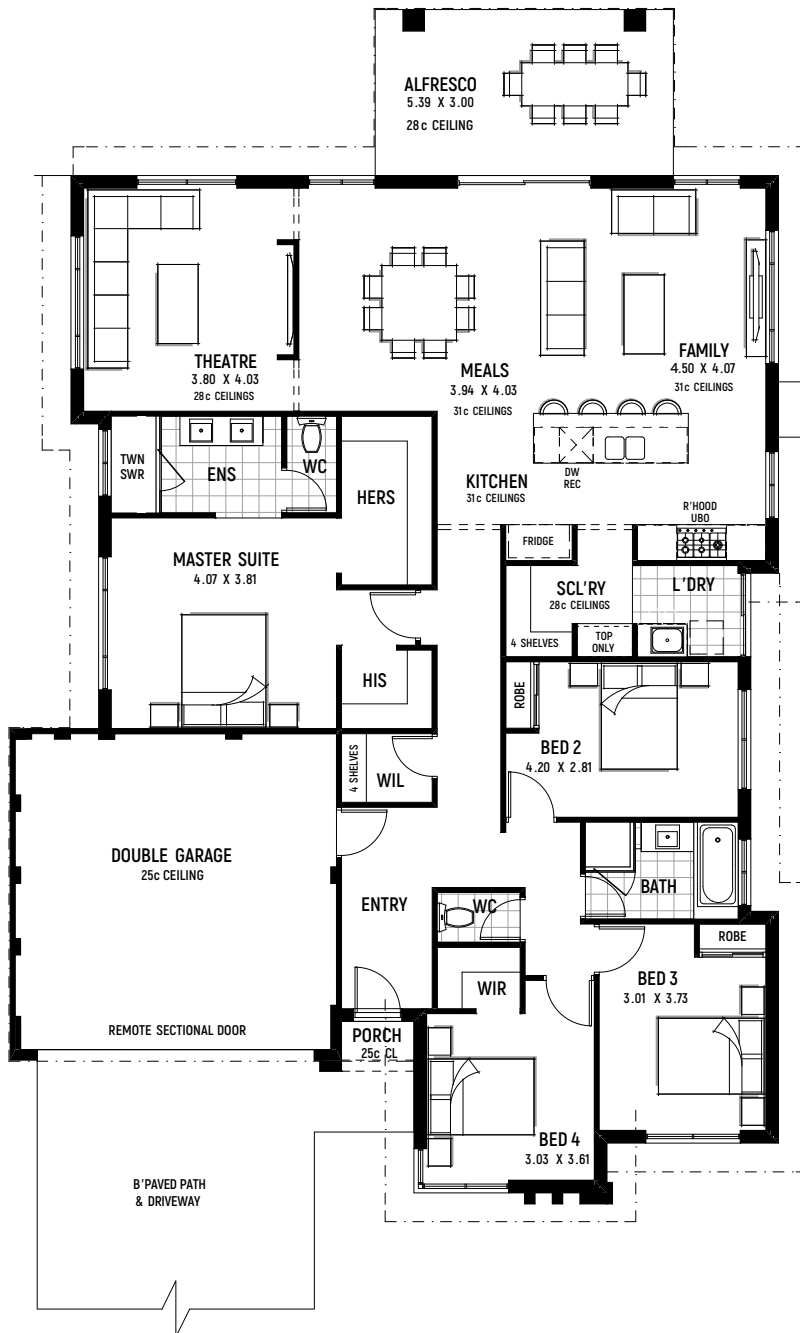

THE Cleo

FROM \$218,990

-  4 BEDROOMS
-  2 BATHROOMS
-  15M LOT WIDTH
-  218M² TOTAL AREA

together

A BETTER BUILDING EXPERIENCE

At HomeX, we work with you – to make your building experience one to remember for the right reasons.. Contact us today to learn more about this home design or how we can help you with FINANCE or LAND.