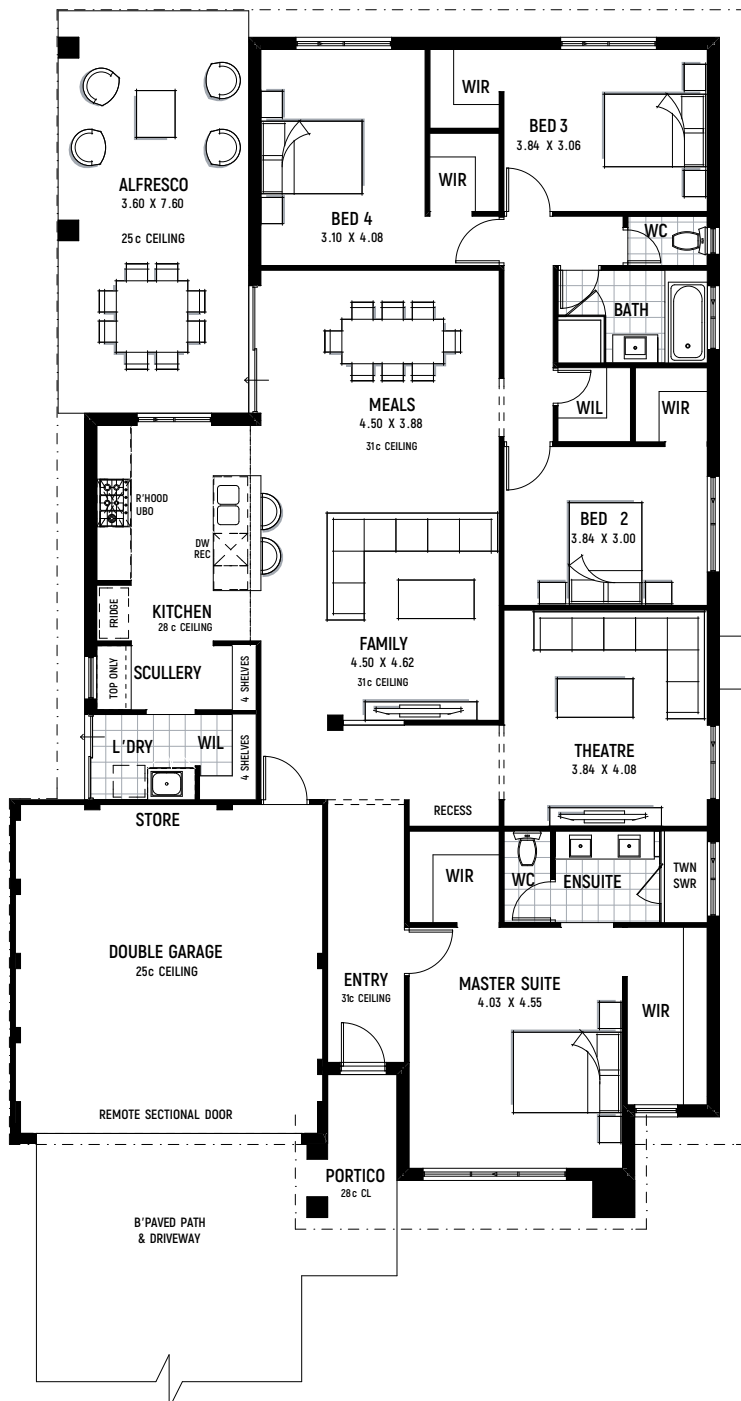

# THE Colossus

FROM \$228,990

-  4 BEDROOMS
-  2 BATHROOMS
-  15M LOT WIDTH
-  240M<sup>2</sup> TOTAL AREA

*together*