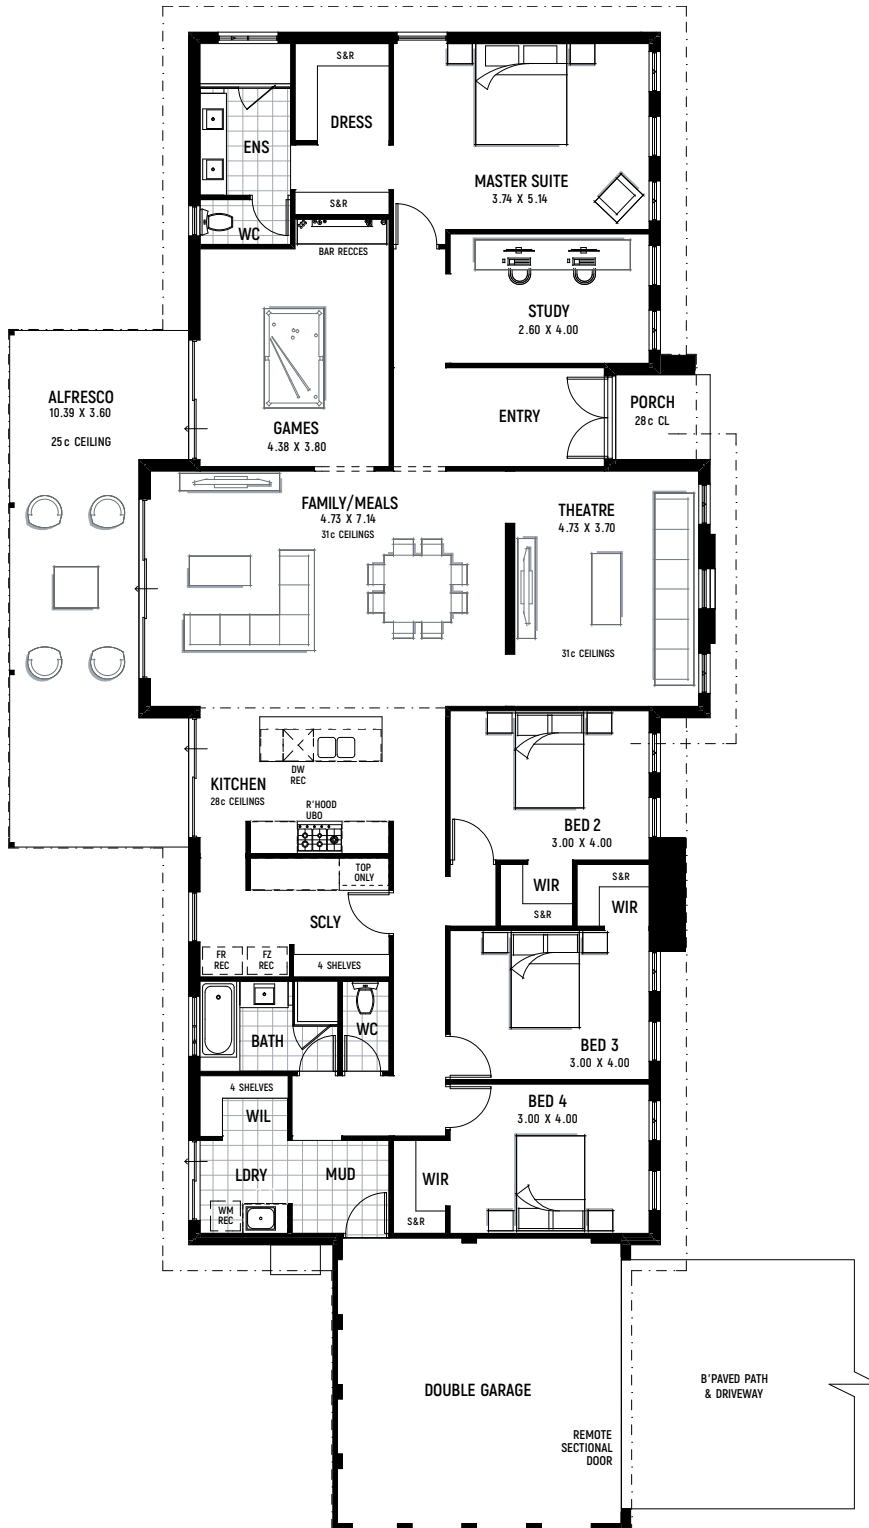

# THE Driftwood

FROM \$259,990

-  4 BEDROOMS
-  2 BATHROOMS
-  33M LOT WIDTH
-  276M<sup>2</sup> TOTAL AREA

*together*