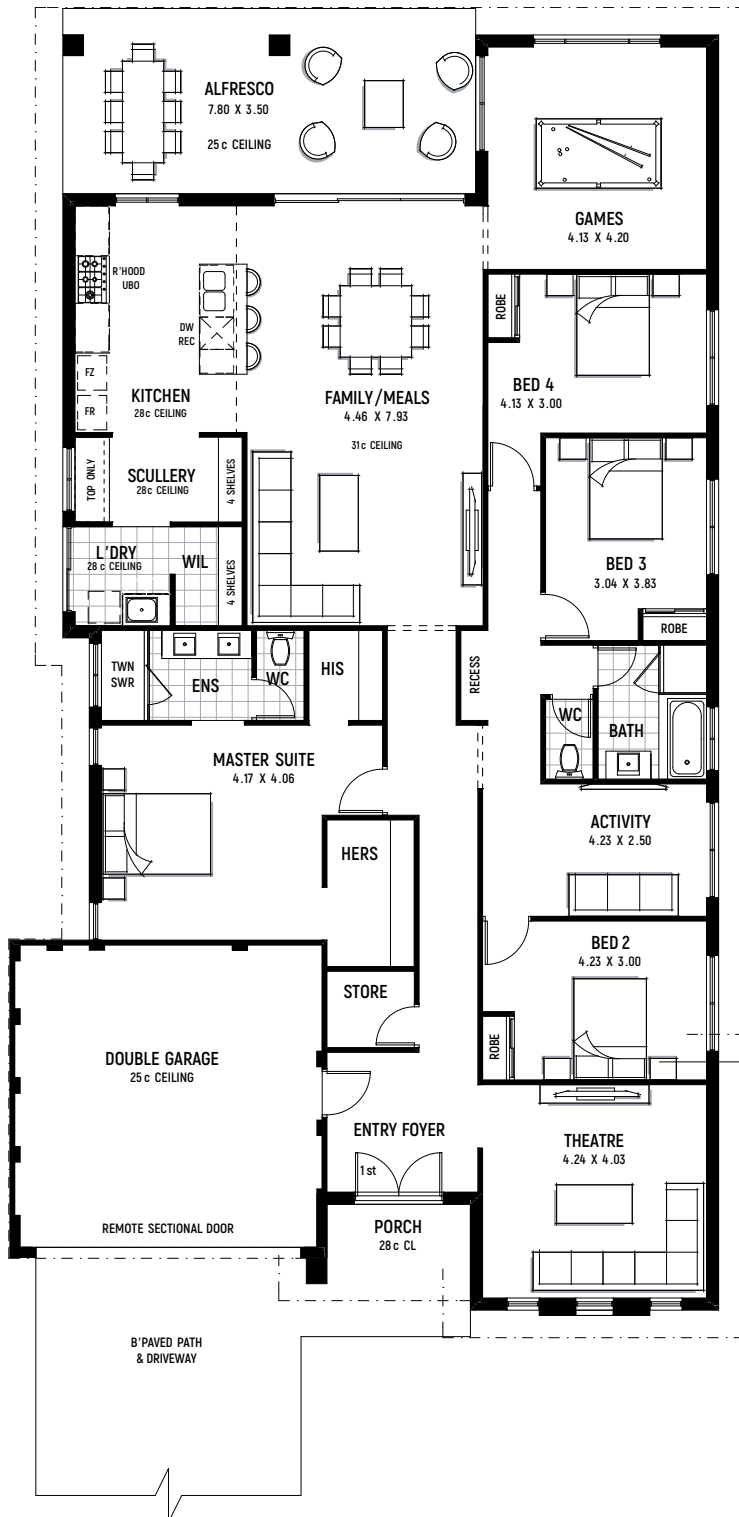

THE Empire

FROM \$244,990

-  4 BEDROOMS
-  2 BATHROOMS
-  15M LOT WIDTH
-  270M² TOTAL AREA

together

A BETTER BUILDING EXPERIENCE

At HomeX, we work with you – to make your building experience one to remember for the right reasons.. Contact us today to learn more about this home design or how we can help you with FINANCE or LAND.