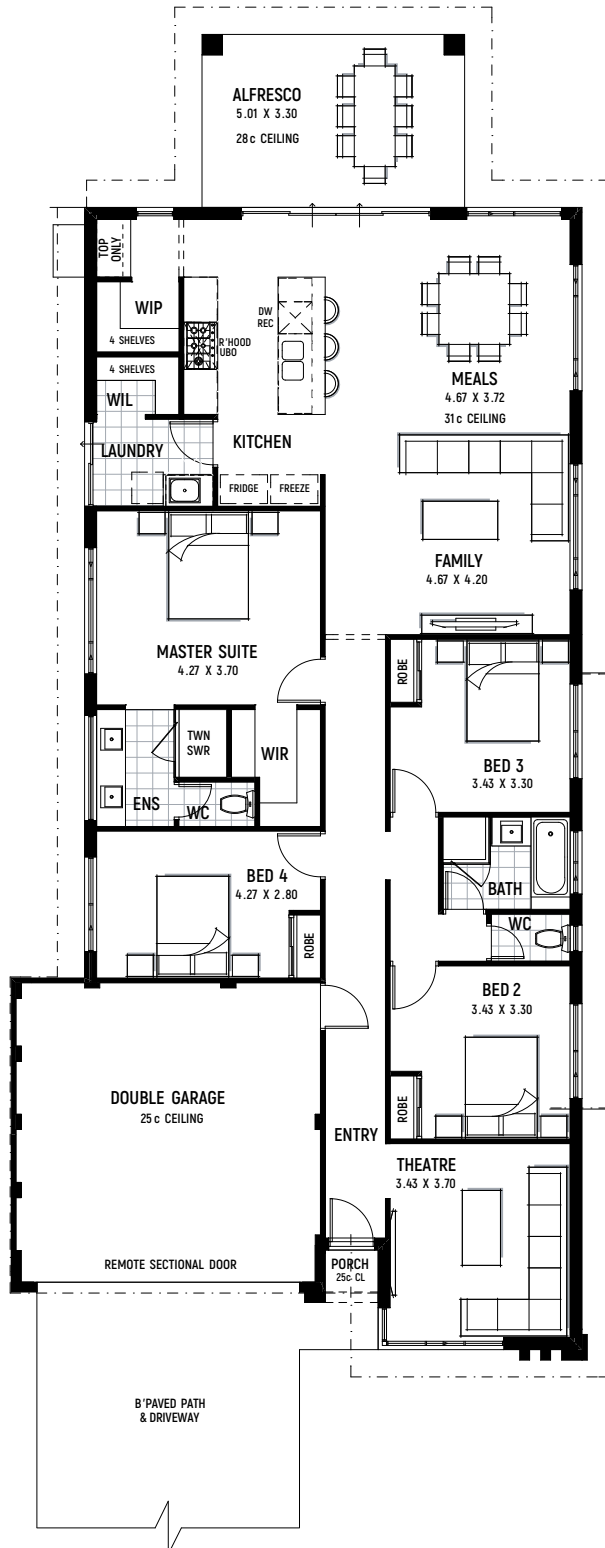

THE Everest

FROM \$214,990

-  4 BEDROOMS
-  2 BATHROOMS
-  12.5M LOT WIDTH
-  209M² TOTAL AREA

together

A BETTER BUILDING EXPERIENCE

At HomeX, we work with you – to make your building experience one to remember for the right reasons.. Contact us today to learn more about this home design or how we can help you with FINANCE or LAND.