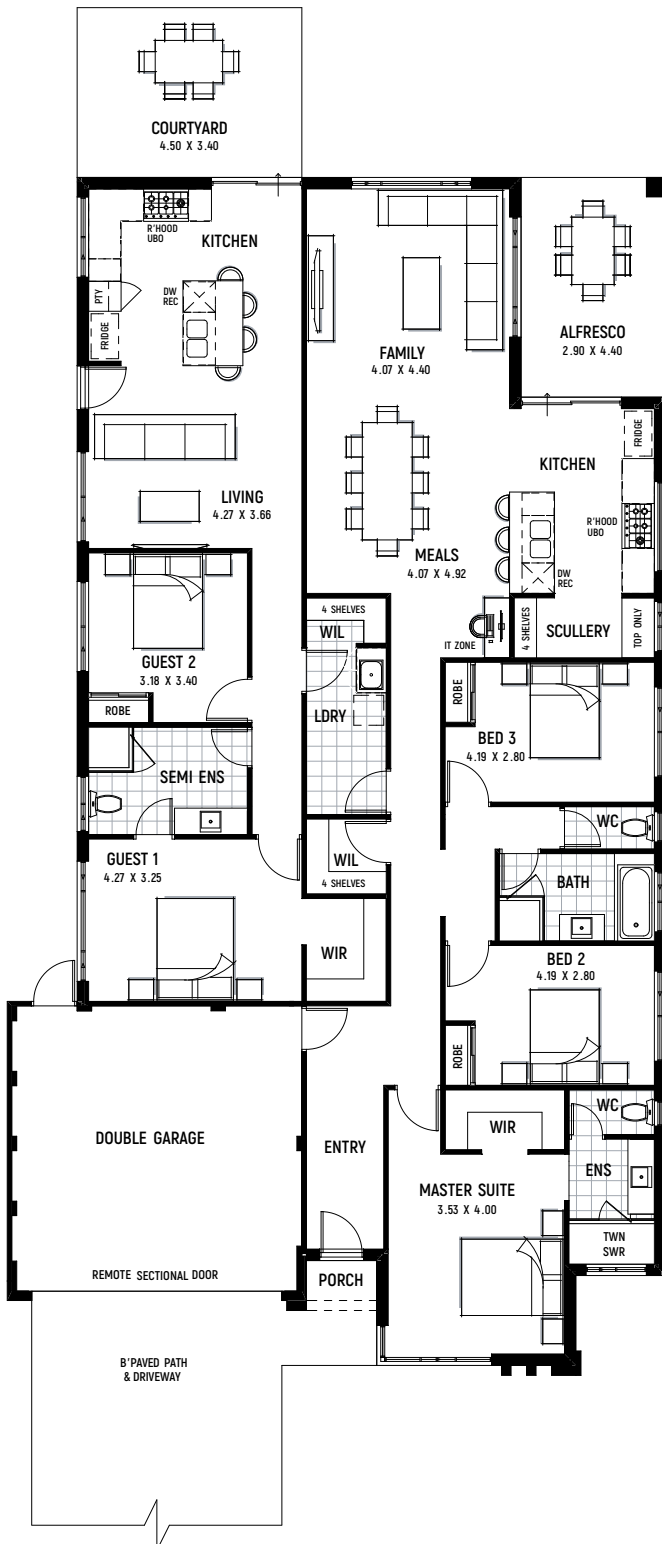

THE Gemini Dual

FROM \$330,990

-  5 BEDROOMS
-  3 BATHROOMS
-  15M LOT WIDTH
-  265M² TOTAL AREA

together

A BETTER BUILDING EXPERIENCE

At HomeX, we work with you – to make your building experience one to remember for the right reasons. Contact us today to learn more about this home design or how we can help you with FINANCE or LAND.