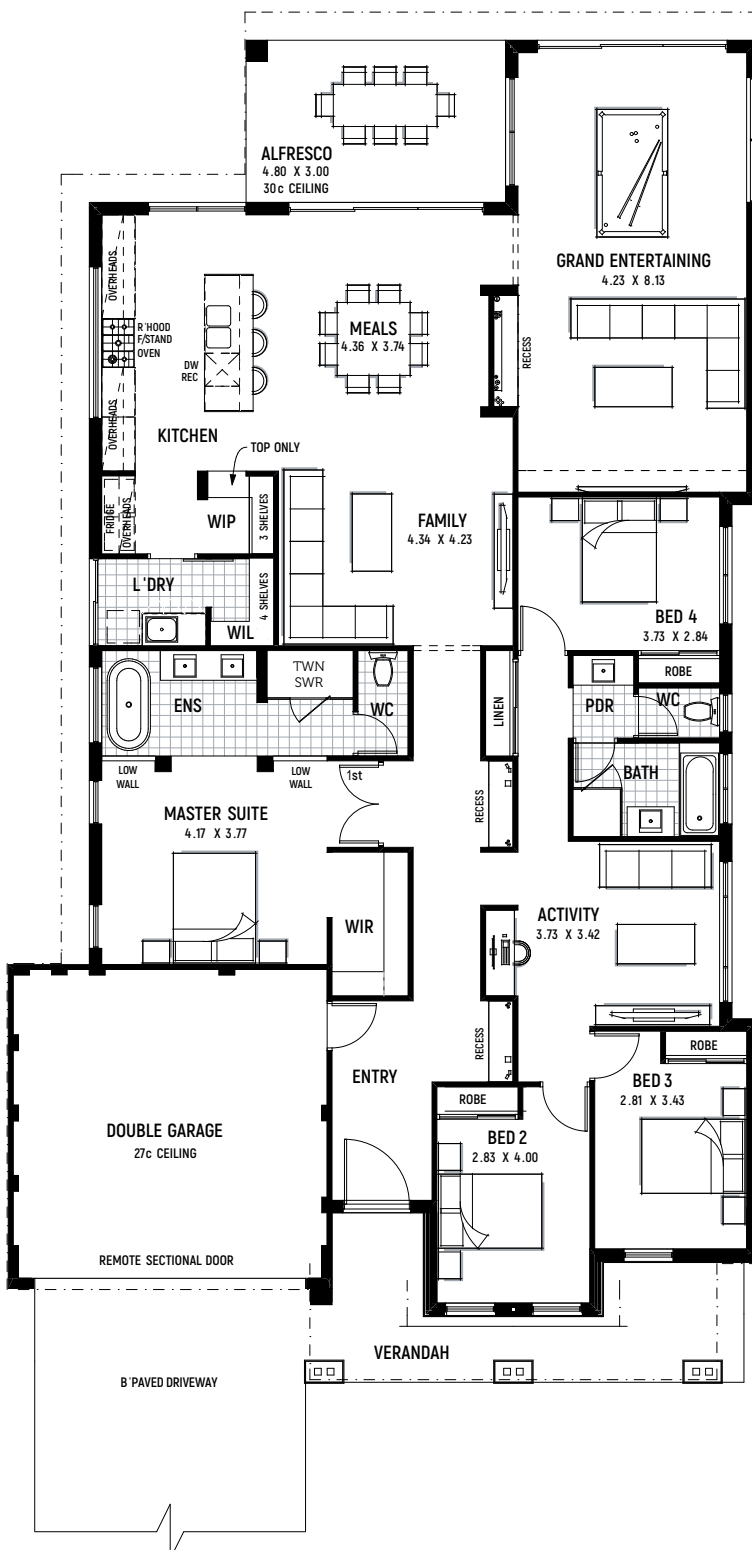

THE Grand Bianca

FROM \$276,990

-  4 BEDROOMS
-  2 BATHROOMS
-  15M LOT WIDTH
-  268M² TOTAL AREA

together

A BETTER BUILDING EXPERIENCE

At HomeX, we work with you – to make your building experience one to remember for the right reasons.. Contact us today to learn more about this home design or how we can help you with FINANCE or LAND.