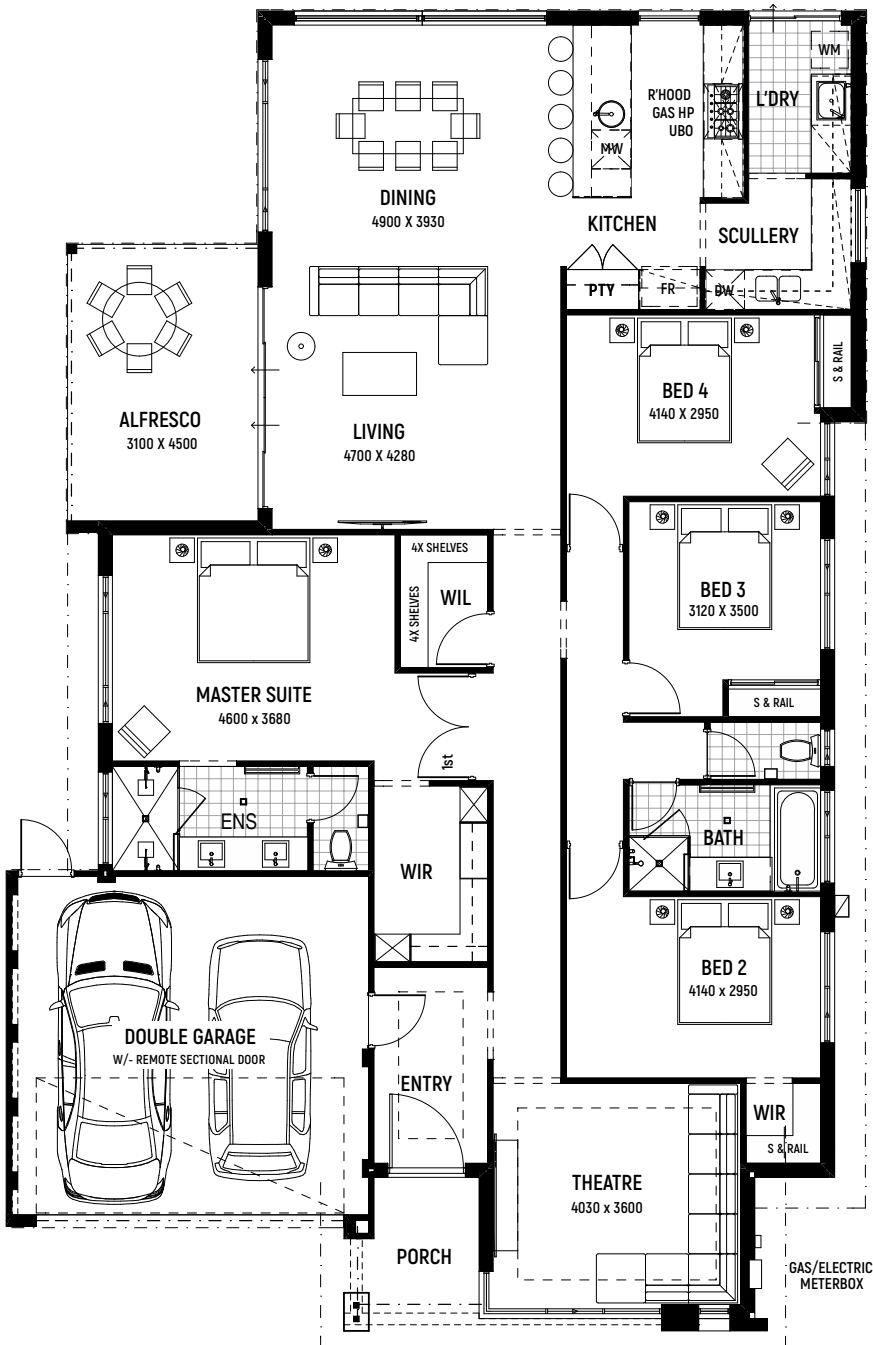

# THE Grand Burleigh

FROM \$292,990

-  4 BEDROOMS
-  2 BATHROOMS
-  15M LOT WIDTH
-  251M<sup>2</sup> TOTAL AREA

*together*