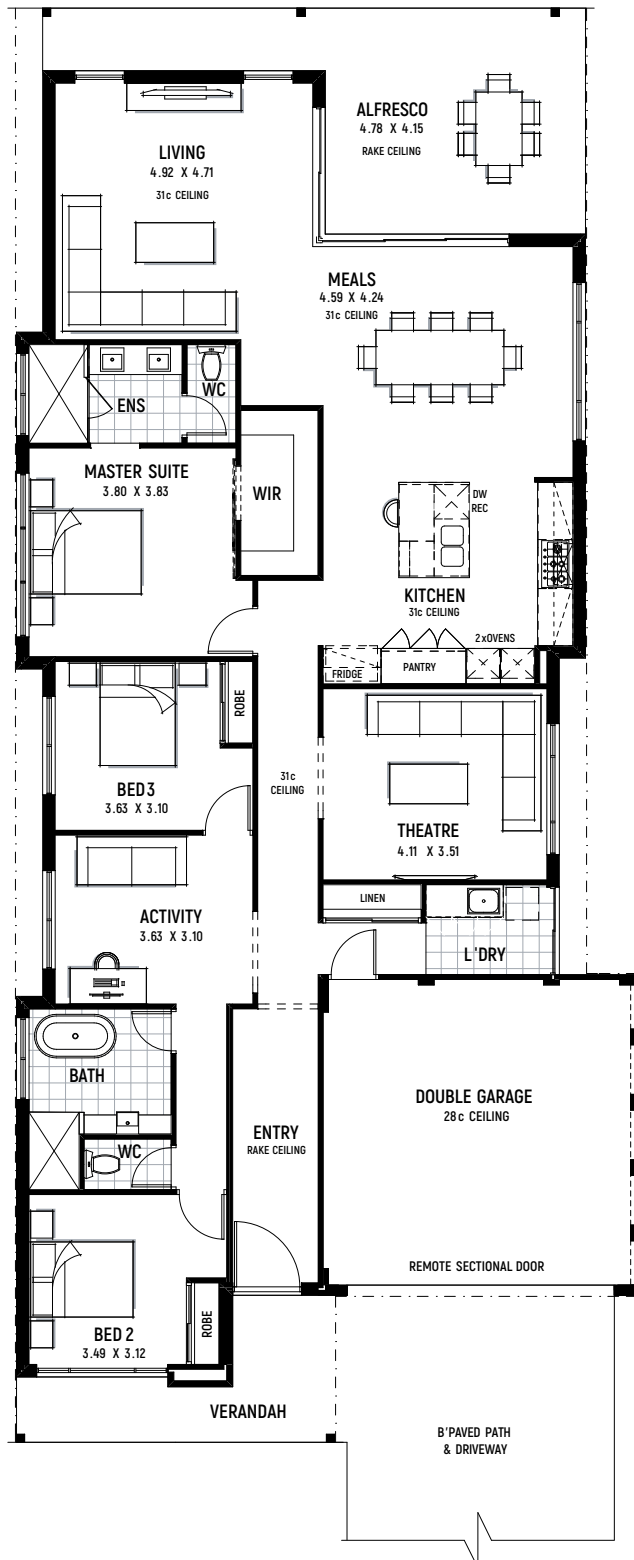

THE Grand Leeuwin

FROM \$257,990

-  3 BEDROOMS
-  2 BATHROOMS
-  12.5M LOT WIDTH
-  225M² TOTAL AREA

together

A BETTER BUILDING EXPERIENCE

At HomeX, we work with you – to make your building experience one to remember for the right reasons.. Contact us today to learn more about this home design or how we can help you with FINANCE or LAND.