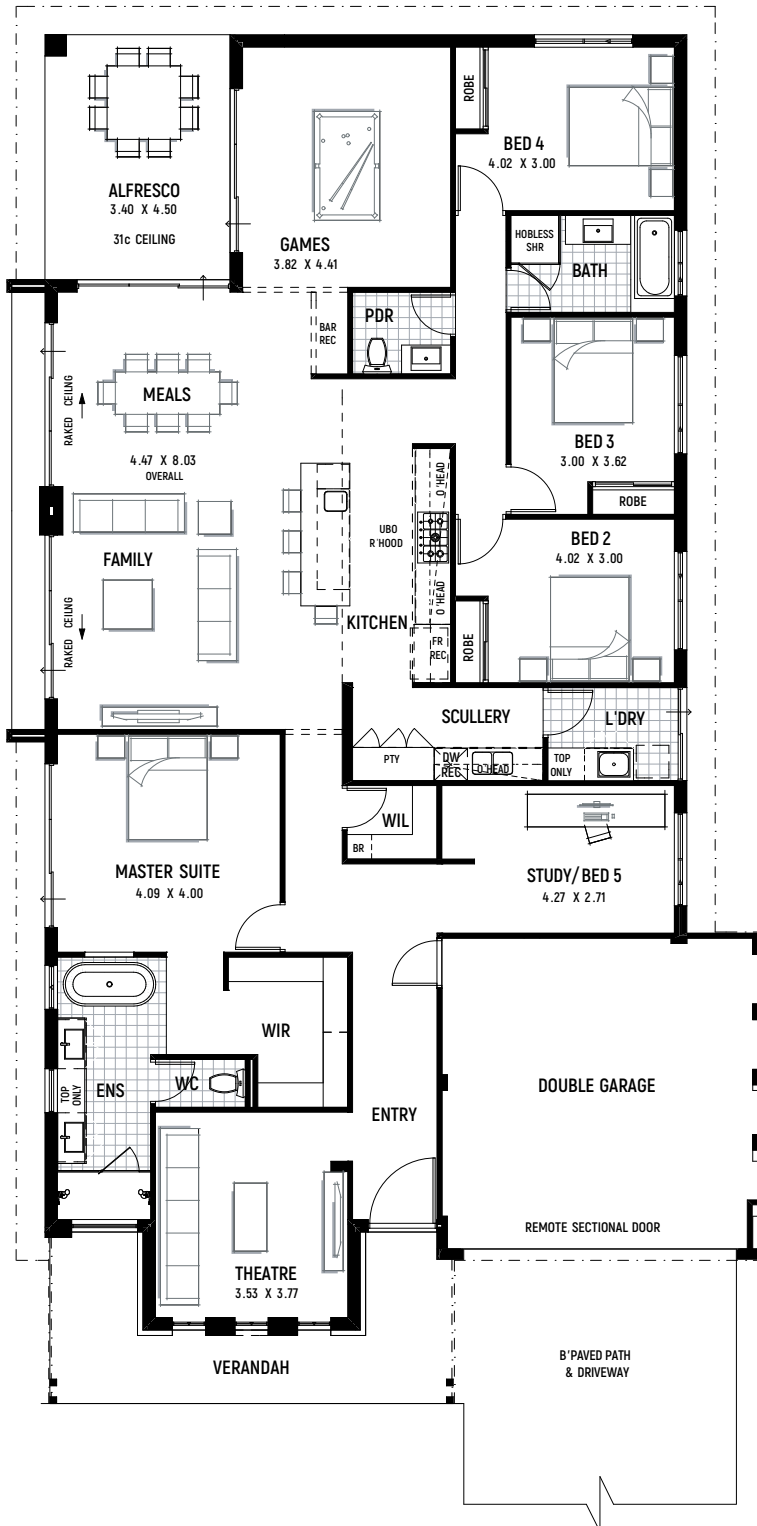

THE Grand Madeline

FROM \$307,990

-  4 BEDROOMS
-  2 BATHROOMS
-  15M LOT WIDTH
-  263M² TOTAL AREA

together

A BETTER BUILDING EXPERIENCE

At HomeX, we work with you – to make your building experience one to remember for the right reasons.. Contact us today to learn more about this home design or how we can help you with FINANCE or LAND.