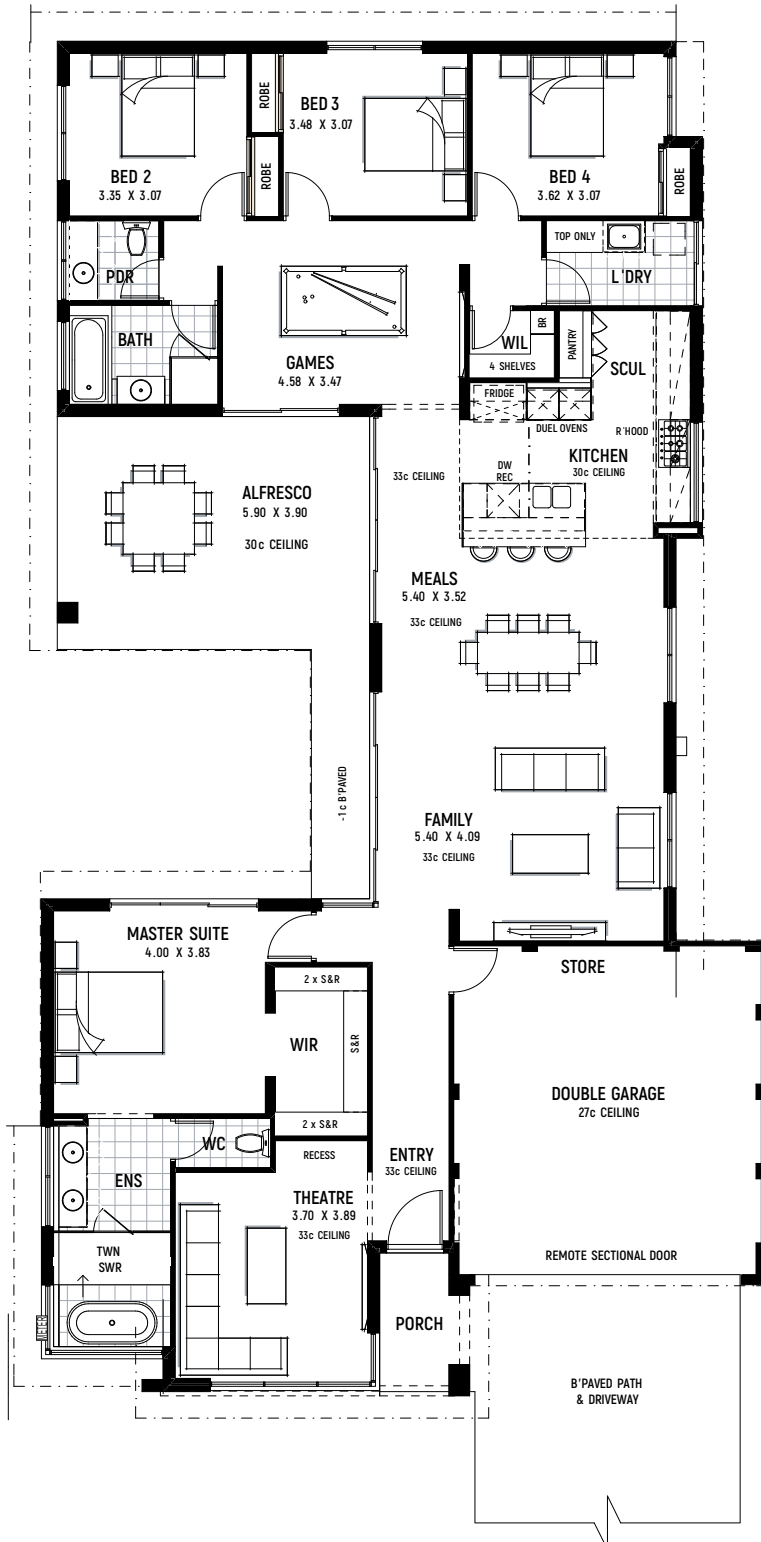

THE Grand Sanctuary

FROM \$301,990

-  4 BEDROOMS
-  2 BATHROOMS
-  15M LOT WIDTH
-  249M² TOTAL AREA

together

A BETTER BUILDING EXPERIENCE

At HomeX, we work with you – to make your building experience one to remember for the right reasons.. Contact us today to learn more about this home design or how we can help you with FINANCE or LAND.