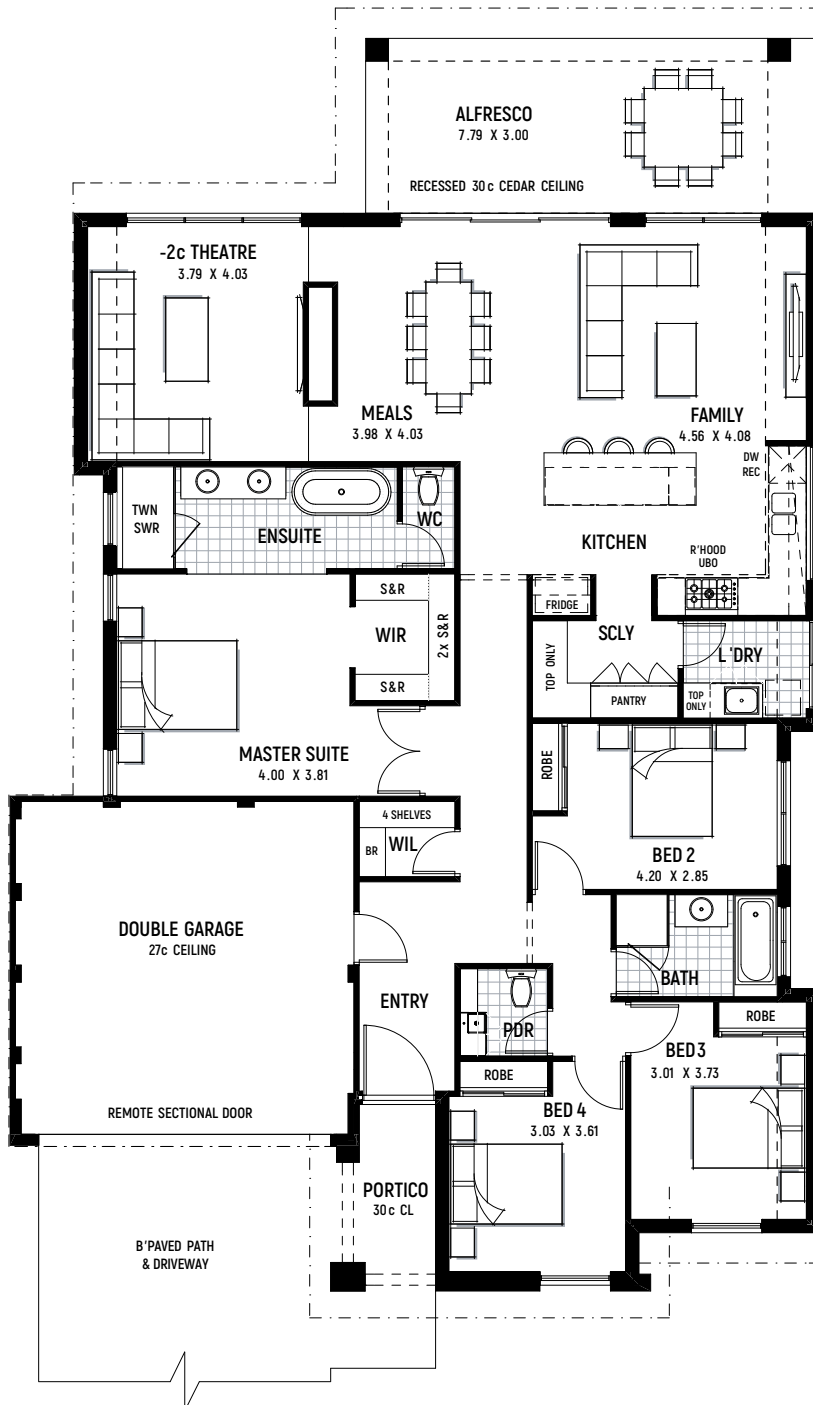

THE Grand Selena

FROM \$256,990

-  4 BEDROOMS
-  2 BATHROOMS
-  15M LOT WIDTH
-  220M² TOTAL AREA

together

A BETTER BUILDING EXPERIENCE

At HomeX, we work with you – to make your building experience one to remember for the right reasons.. Contact us today to learn more about this home design or how we can help you with FINANCE or LAND.