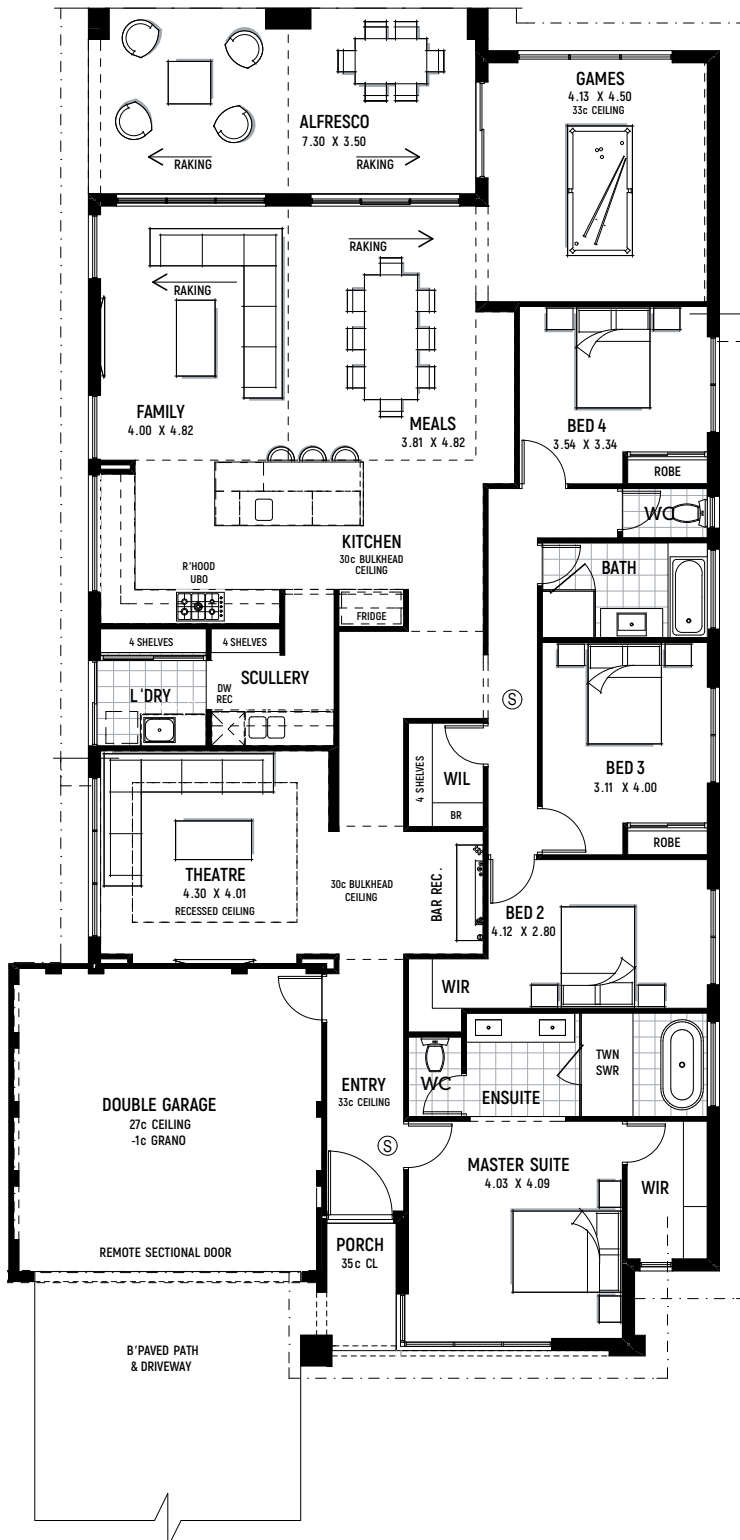

THE Grand Tallulah

FROM \$348,990

-  4 BEDROOMS
-  2 BATHROOMS
-  15M LOT WIDTH
-  270M² TOTAL AREA

together

A BETTER BUILDING EXPERIENCE

At HomeX, we work with you – to make your building experience one to remember for the right reasons.. Contact us today to learn more about this home design or how we can help you with FINANCE or LAND.