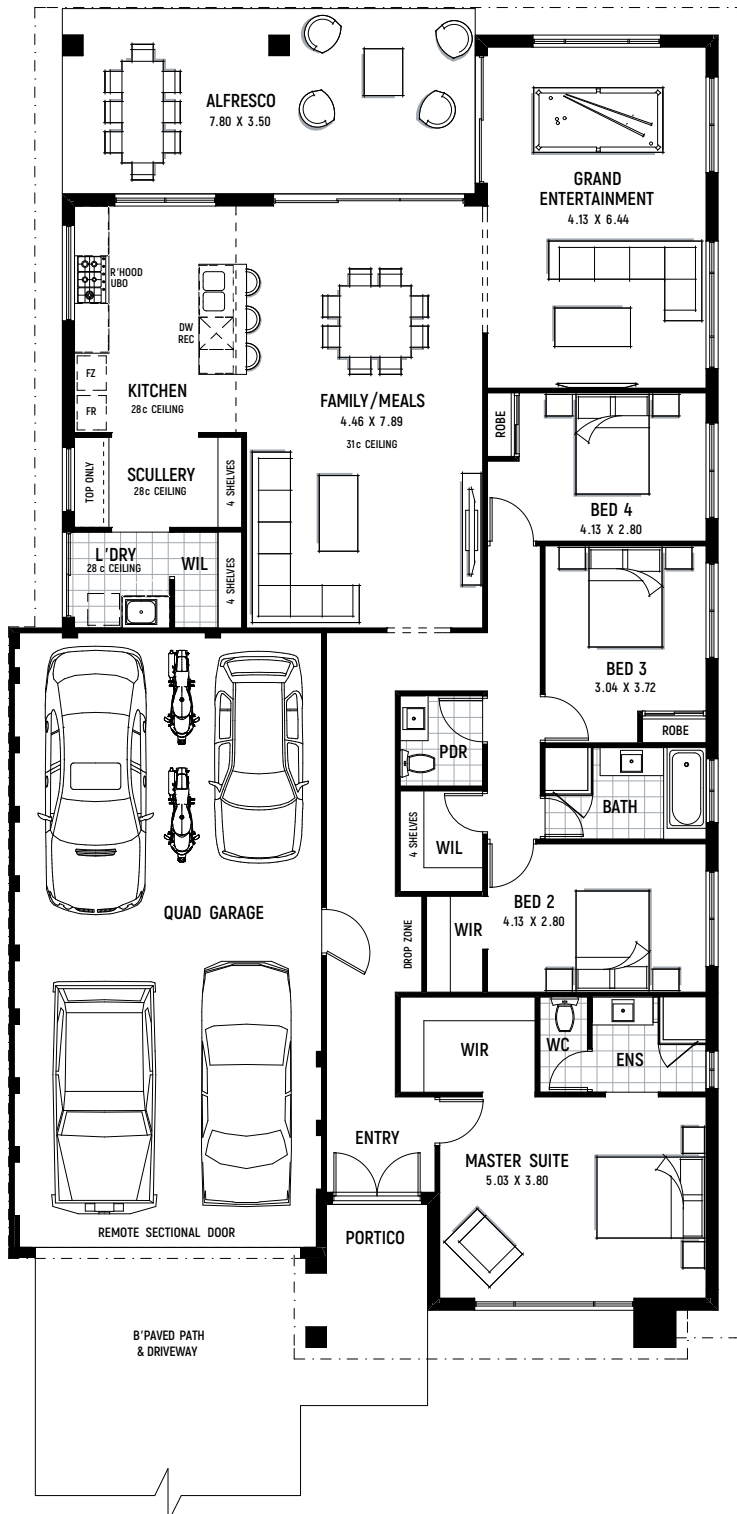

# THE Indiana

FROM \$244,990

-  4 BEDROOMS
-  2 BATHROOMS
-  15M LOT WIDTH
-  314M<sup>2</sup> TOTAL AREA

*together*