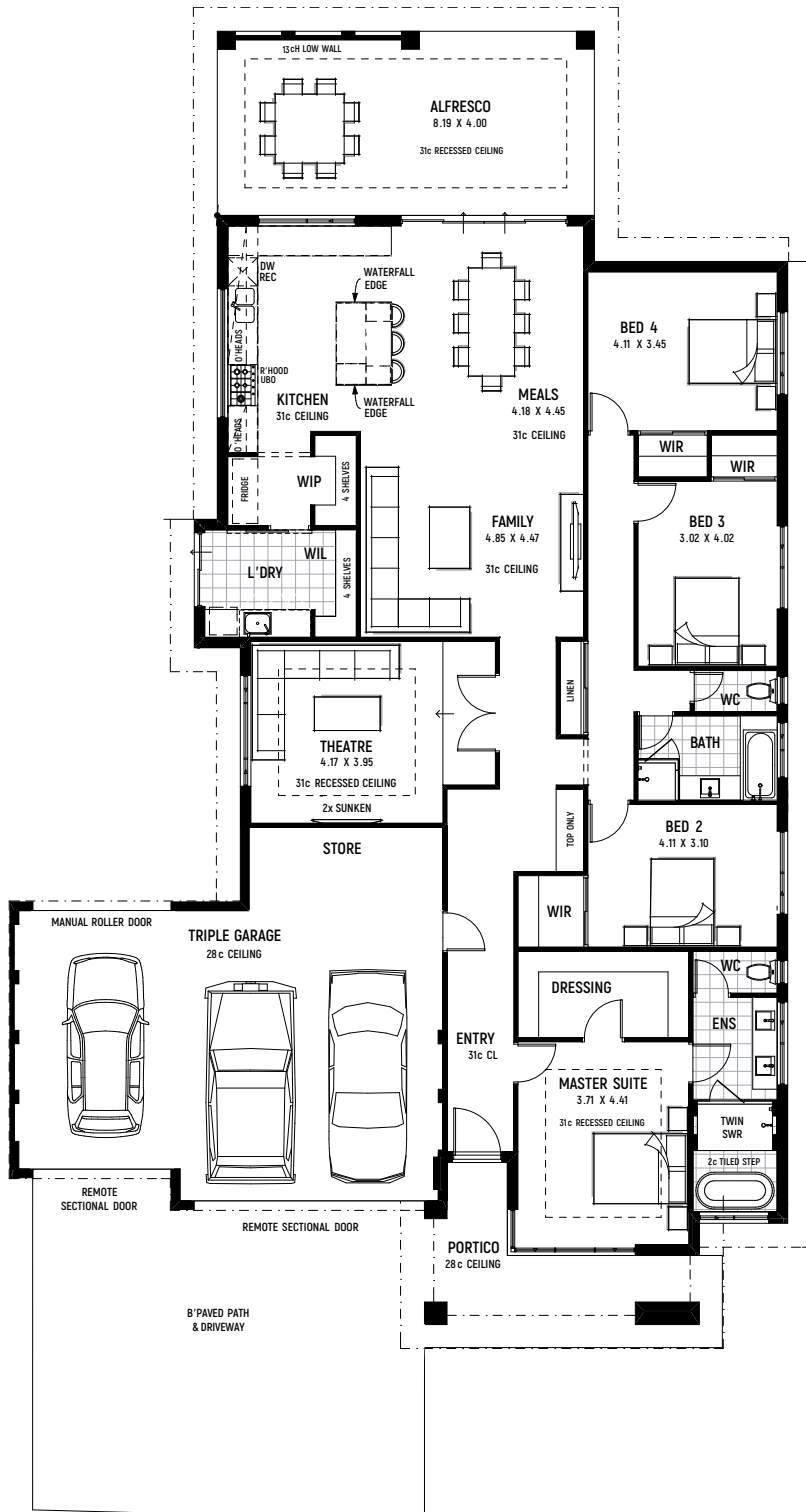

THE Kayla

FROM \$260,990

-  4 BEDROOMS
-  2 BATHROOMS
-  20M LOT WIDTH
-  338M² TOTAL AREA

together

A BETTER BUILDING EXPERIENCE

At HomeX, we work with you – to make your building experience one to remember for the right reasons.. Contact us today to learn more about this home design or how we can help you with FINANCE or LAND.