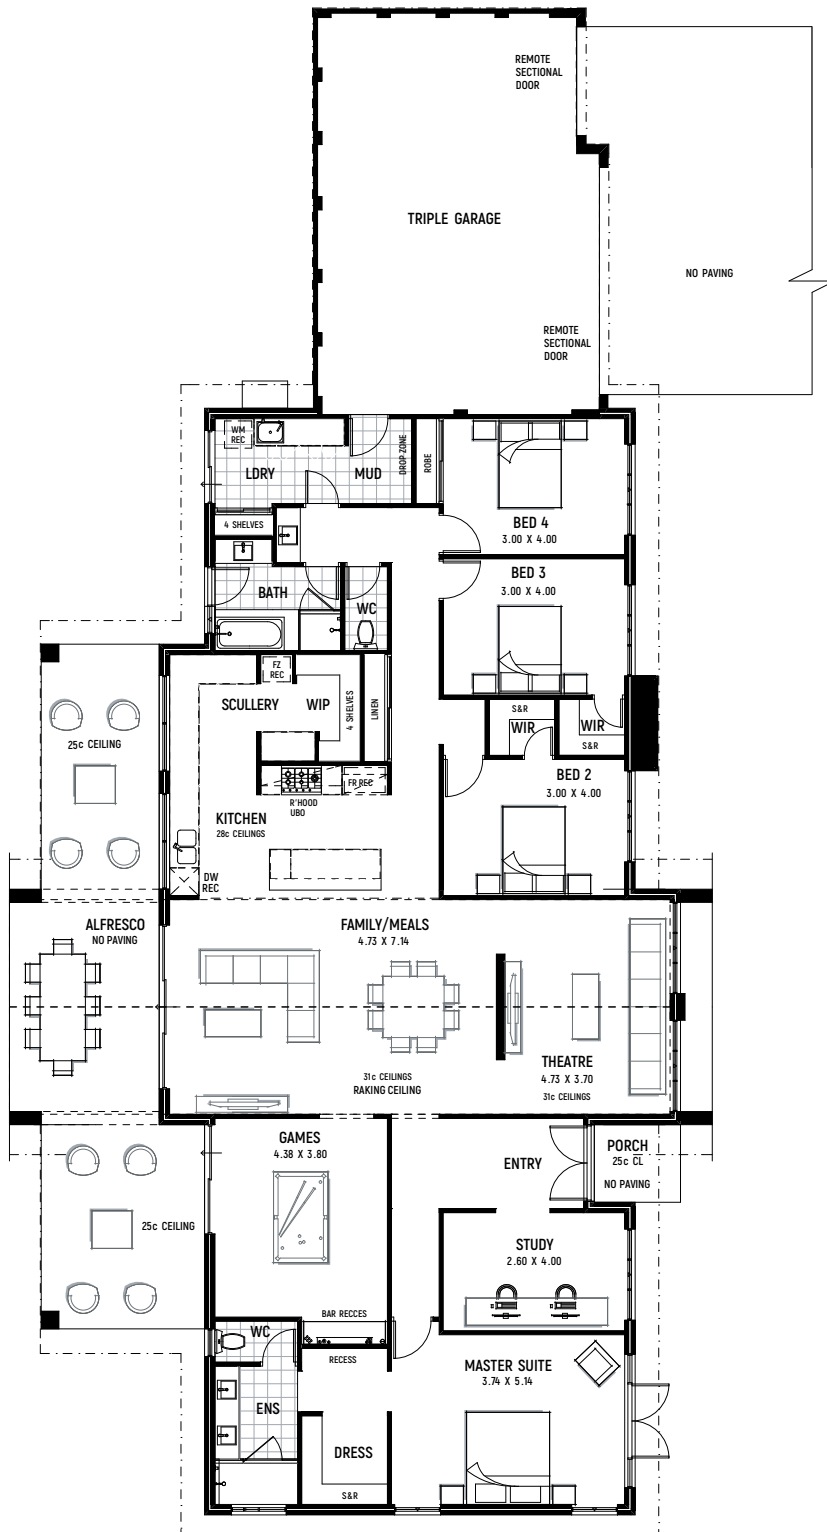

THE Milburn

FROM \$259,990

-  4 BEDROOMS
-  2 BATHROOMS
-  33M LOT WIDTH
-  352M² TOTAL AREA

together

A BETTER BUILDING EXPERIENCE

At HomeX, we work with you – to make your building experience one to remember for the right reasons.. Contact us today to learn more about this home design or how we can help you with FINANCE or LAND.