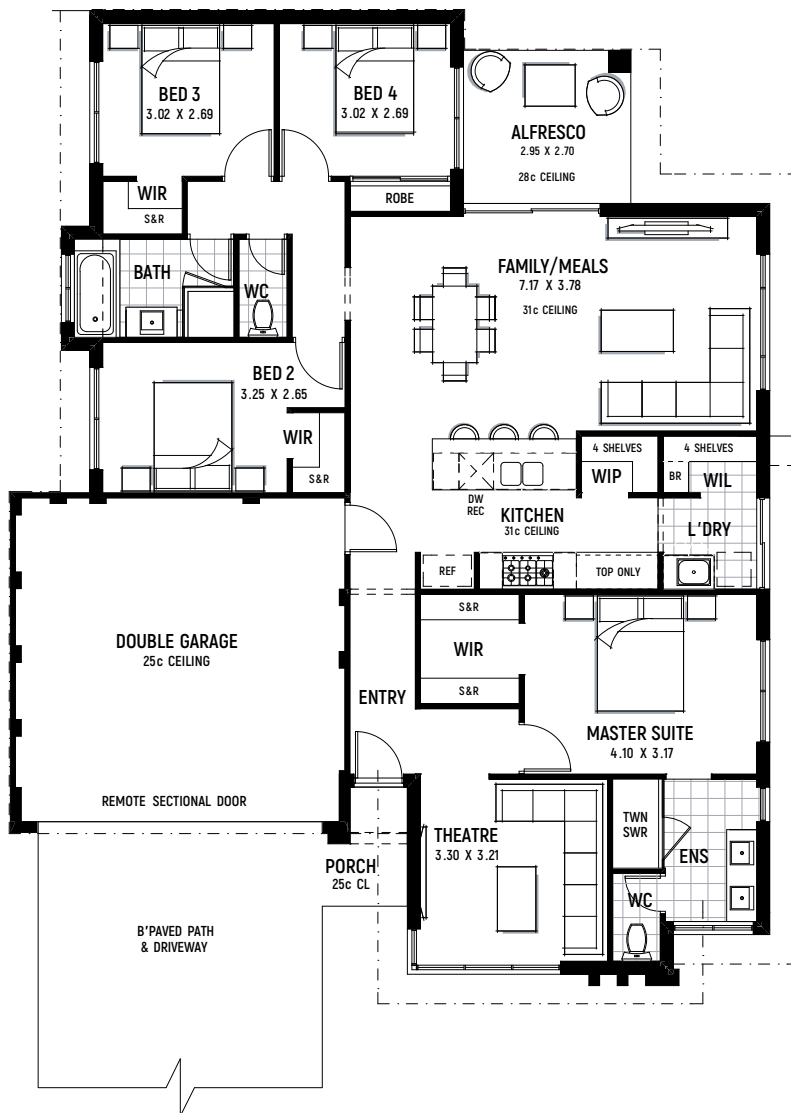

THE Odin

FROM \$194,990

-  4 BEDROOMS
-  2 BATHROOMS
-  15M LOT WIDTH
-  180M² TOTAL AREA

together

A BETTER BUILDING EXPERIENCE

At HomeX, we work with you – to make your building experience one to remember for the right reasons.. Contact us today to learn more about this home design or how we can help you with FINANCE or LAND.