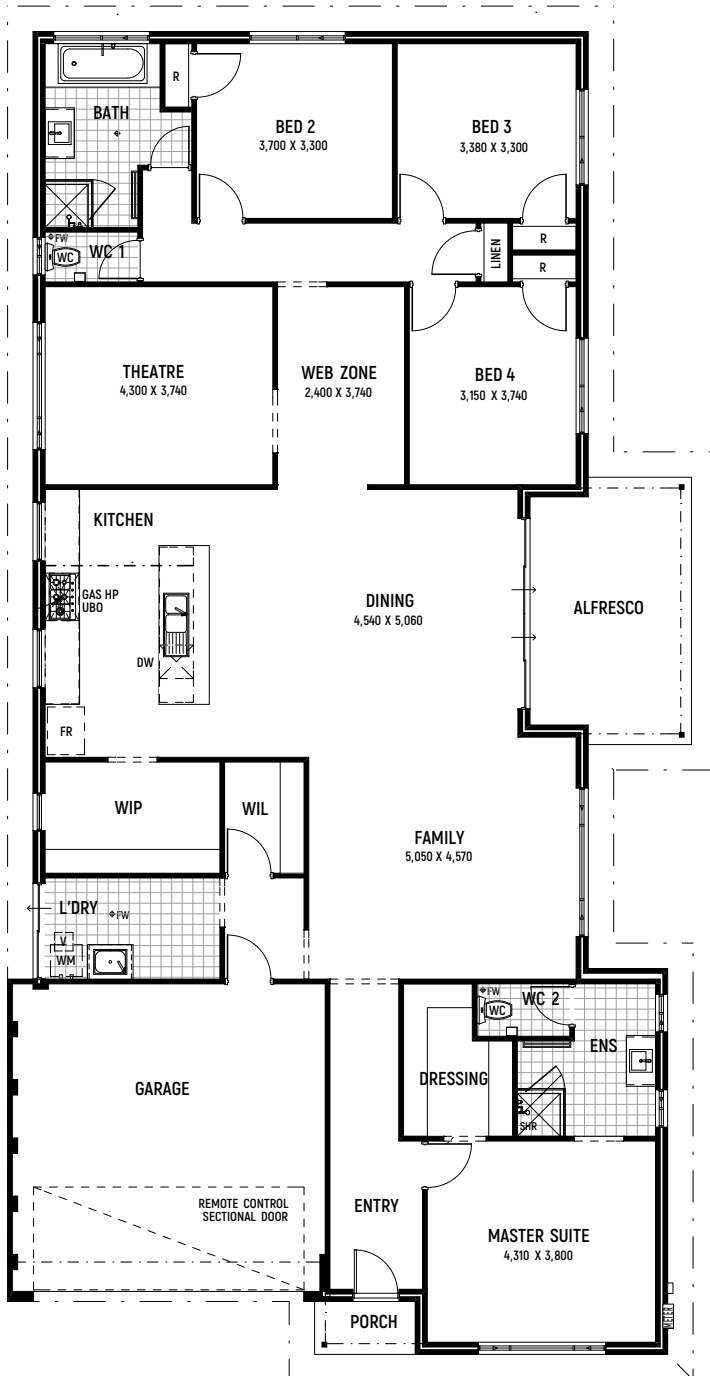

THE Oklea

FROM \$224,990

-  3 BEDROOMS
-  2 BATHROOMS
-  17M LOT WIDTH
-  280M² TOTAL AREA

together

A BETTER BUILDING EXPERIENCE

At HomeX, we work with you – to make your building experience one to remember for the right reasons.. Contact us today to learn more about this home design or how we can help you with FINANCE or LAND.