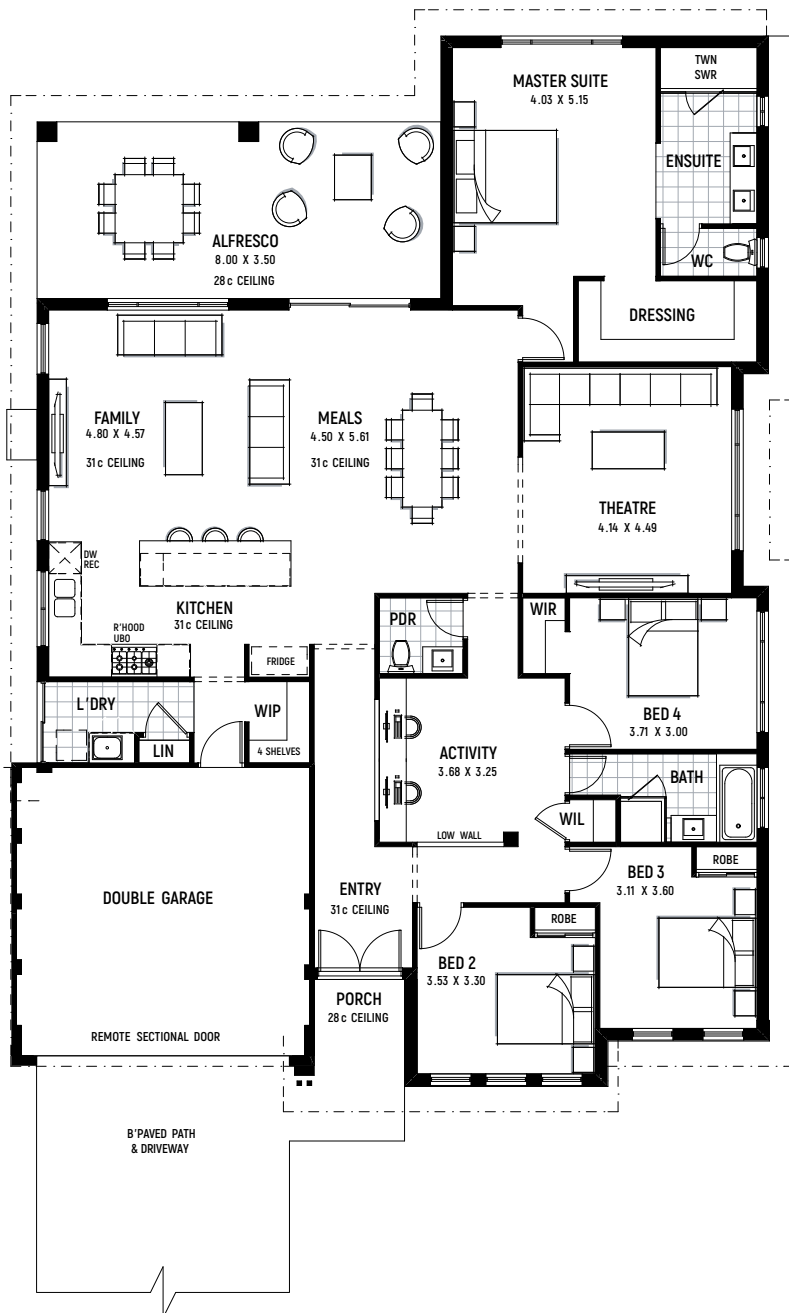

THE Olympia

FROM \$244,990

-  4 BEDROOMS
-  2 BATHROOMS
-  17M LOT WIDTH
-  255M² TOTAL AREA

together

A BETTER BUILDING EXPERIENCE

At HomeX, we work with you – to make your building experience one to remember for the right reasons.. Contact us today to learn more about this home design or how we can help you with FINANCE or LAND.