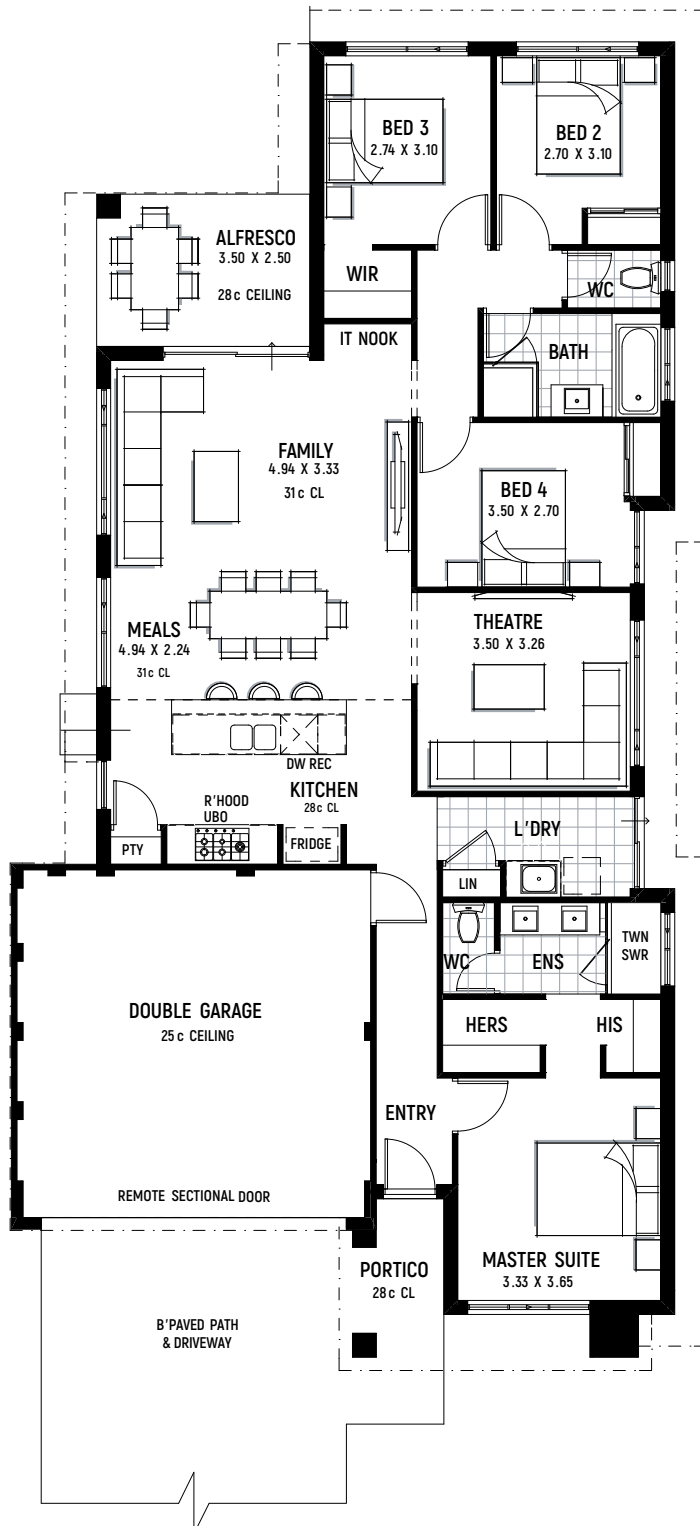

THE Optimus

FROM \$197,990

-  4 BEDROOMS
-  2 BATHROOMS
-  12M LOT WIDTH
-  178M² TOTAL AREA

together

A BETTER BUILDING EXPERIENCE

At HomeX, we work with you – to make your building experience one to remember for the right reasons.. Contact us today to learn more about this home design or how we can help you with FINANCE or LAND.