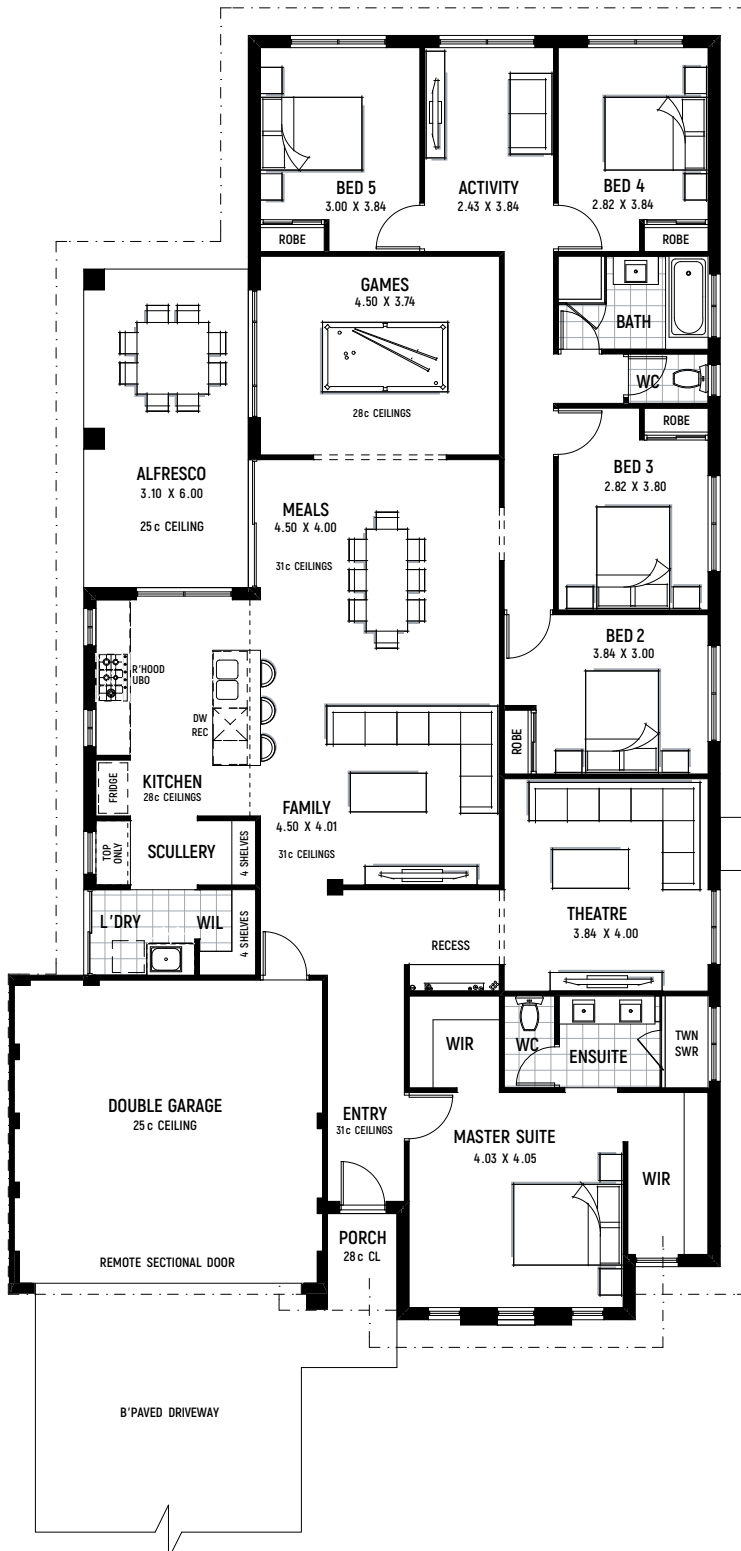

THE Pacific

FROM \$237,990

-  5 BEDROOMS
-  2 BATHROOMS
-  15M LOT WIDTH
-  262M² TOTAL AREA

together

A BETTER BUILDING EXPERIENCE

At HomeX, we work with you – to make your building experience one to remember for the right reasons.. Contact us today to learn more about this home design or how we can help you with FINANCE or LAND.