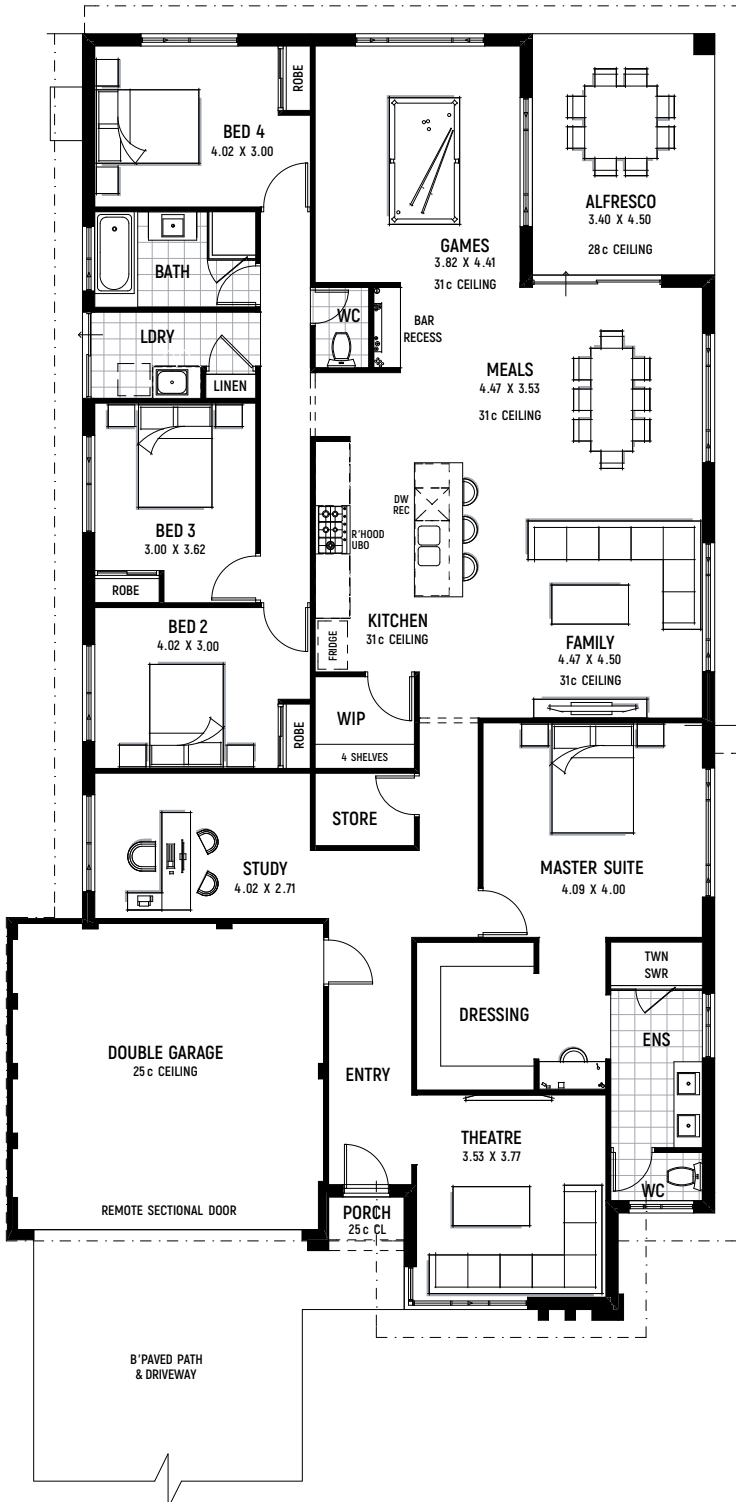

# THE Palazzo

FROM \$240,990

-  4 BEDROOMS
-  2 BATHROOMS
-  15M LOT WIDTH
-  263M<sup>2</sup> TOTAL AREA

*together*