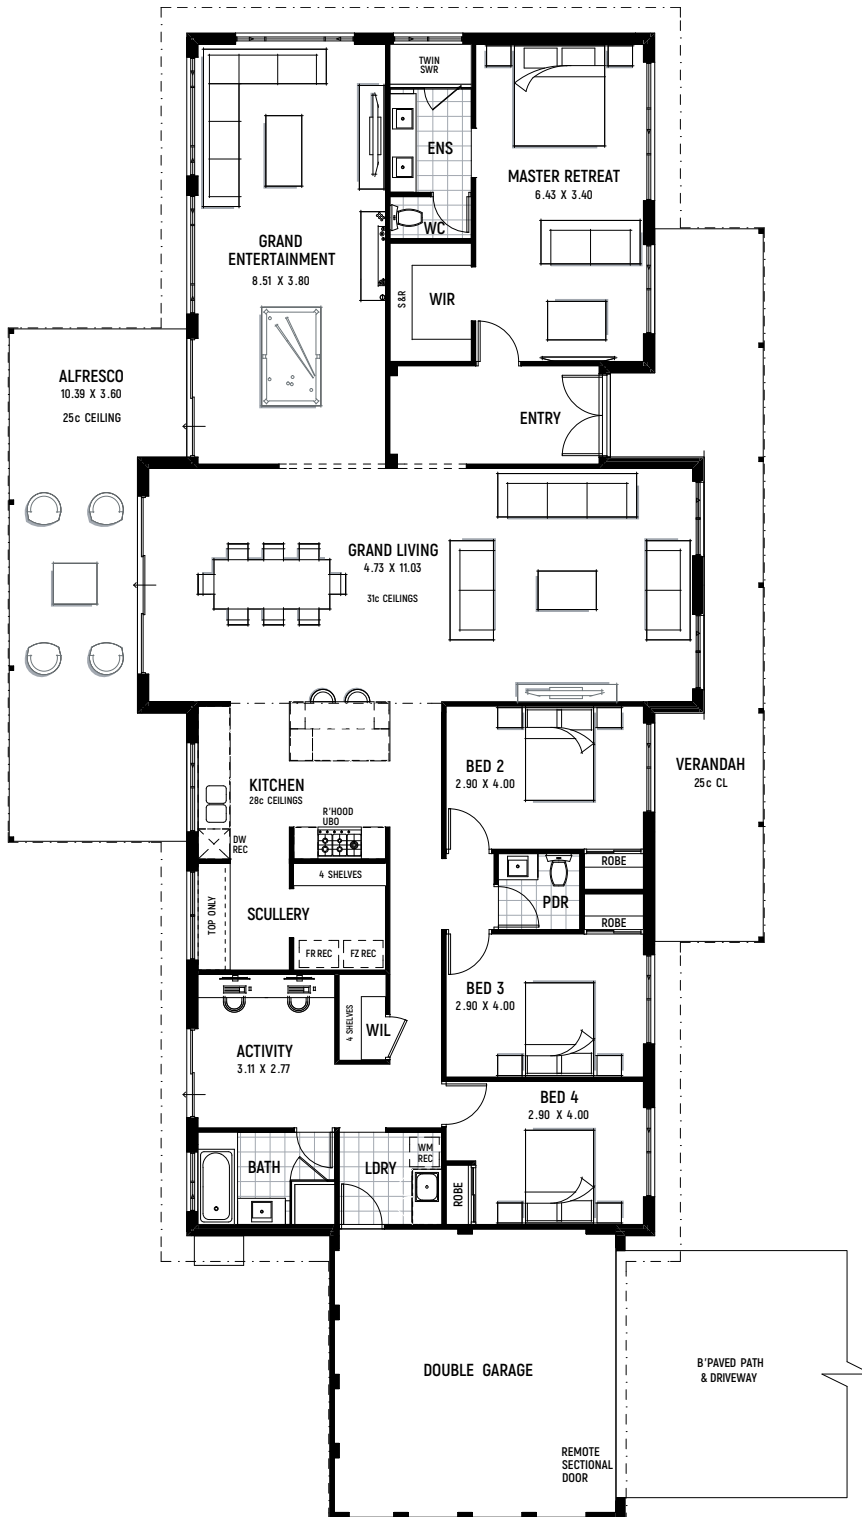

THE Relaxer

FROM \$259,990

-  4 BEDROOMS
-  2 BATHROOMS
-  33M LOT WIDTH
-  276M² TOTAL AREA

together

A BETTER BUILDING EXPERIENCE

At HomeX, we work with you – to make your building experience one to remember for the right reasons.. Contact us today to learn more about this home design or how we can help you with FINANCE or LAND.