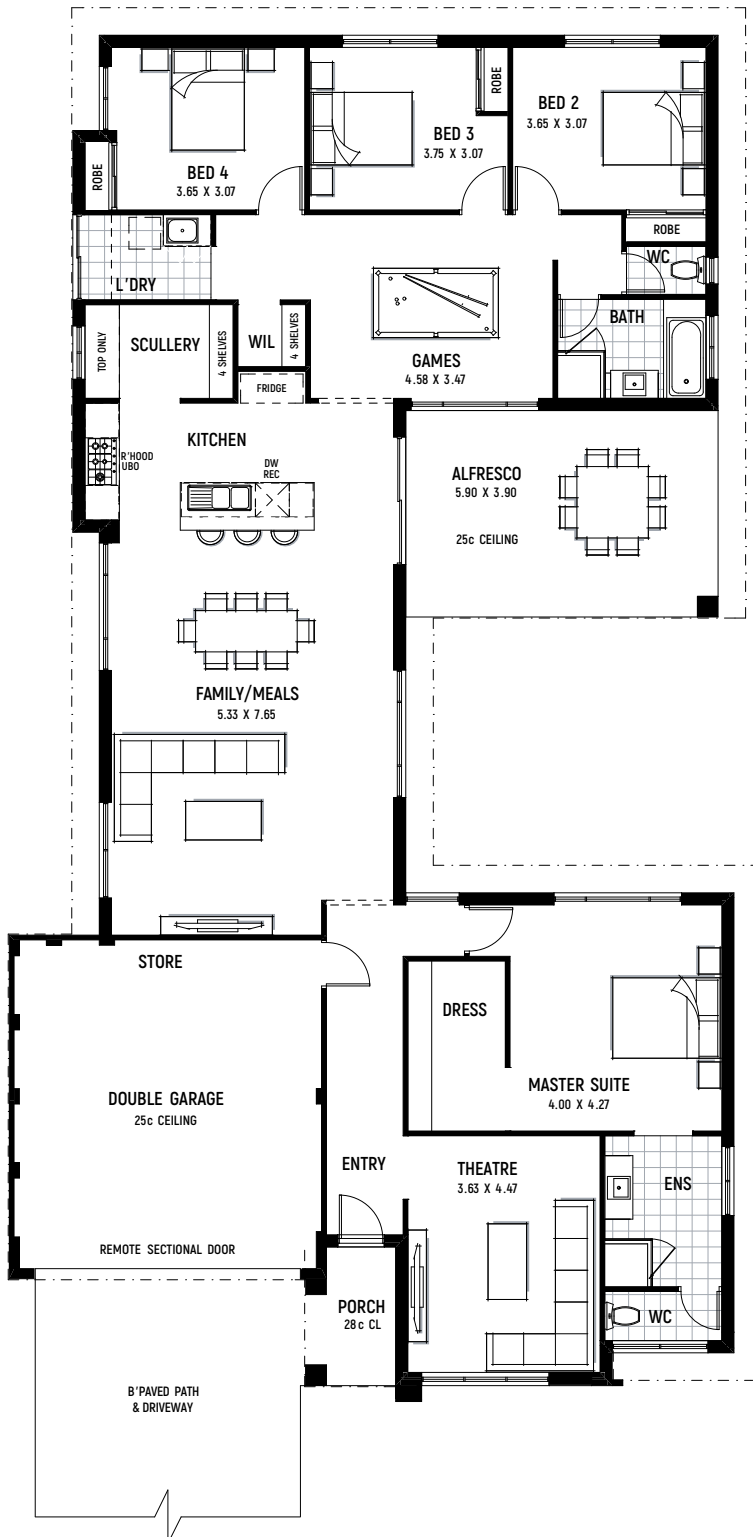

THE Sanctuary

FROM \$221,990

-  4 BEDROOMS
-  2 BATHROOMS
-  15M LOT WIDTH
-  250M² TOTAL AREA

together

A BETTER BUILDING EXPERIENCE

At HomeX, we work with you – to make your building experience one to remember for the right reasons.. Contact us today to learn more about this home design or how we can help you with FINANCE or LAND.